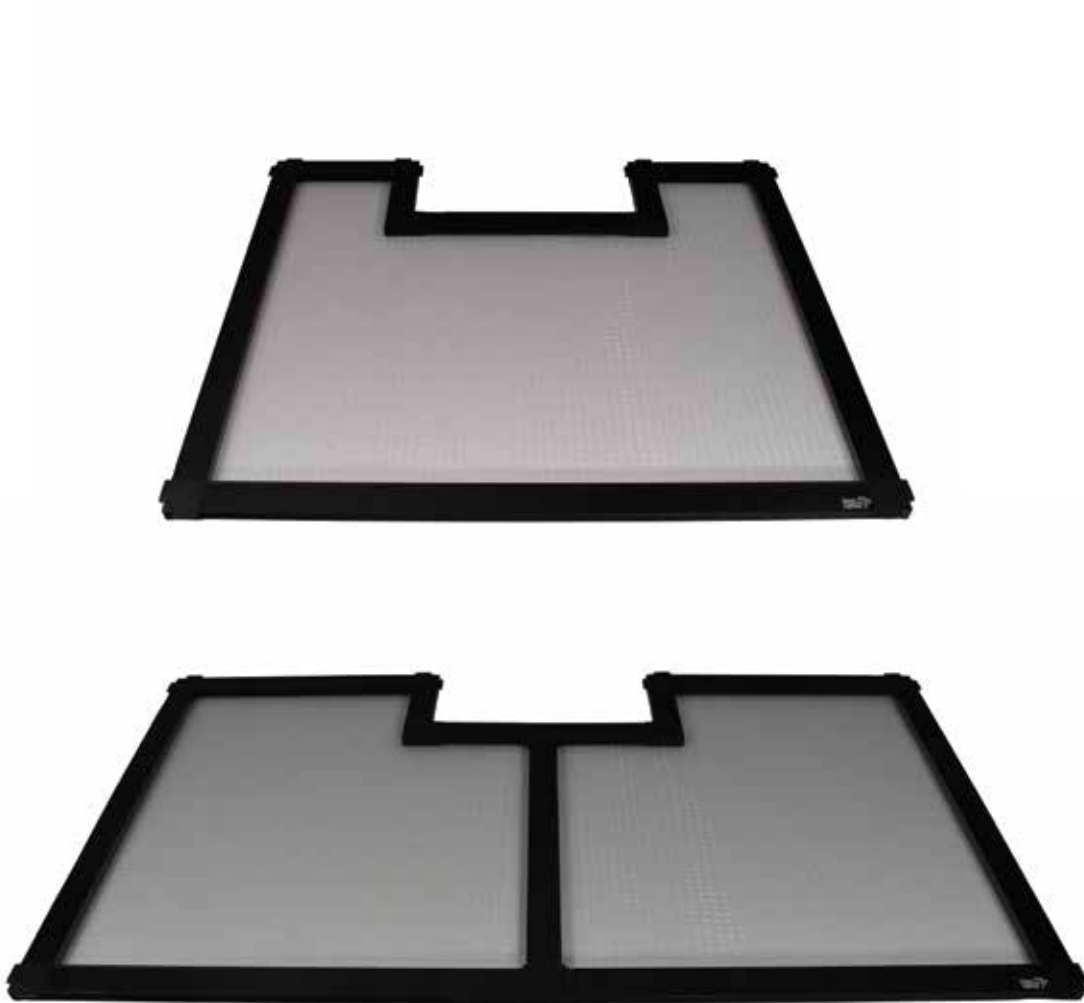

Aquarium covers

Reef Guard

Strong, lightweight, sleek aluminium profile aquarium cover.

- Minimalist design, perfectly complements the modern rimless braceless design of the Reef Habitat aquariums.
- Pre-assembled for quick and easy installation.
- Four models available.

Reef Guard

Code	Product	Description
3330	Reef Guard 50 Aquarium Cover	Suitable for Reef Habitat 50 Aquarium
3331	Reef Guard 60 Aquarium Cover	Suitable for Reef Habitat 60 Aquarium
3332	Reef Guard 90 Aquarium Cover	Suitable for Reef Habitat 90 Aquarium
3333	Reef Guard 90 Aquarium Cover 2 x LED Version	Suitable for Reef Habitat 90 Aquarium 2 x LED Version

Reef Guard 50 Aquarium Cover

Reef Guard 60 Aquarium Cover

Reef Guard 90 Aquarium Cover

Reef Guard 90 Aquarium Cover 2 x LED Version