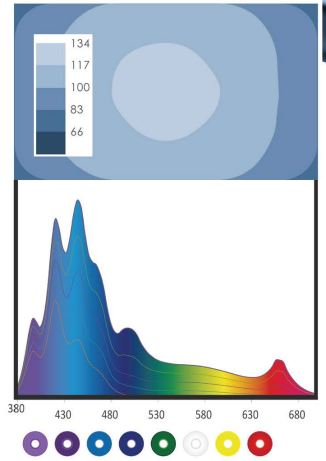

Connect

Bluetooth®

Reef Photon

Ultra High Output Compact Lighting Pod

- Adjustable channels**
- 1 Natural daylight 6500k
 - 2 Fiji Blue 445nm
 - 3 Reef Blue 470nm
 - 4 Sea green 450 + 505nm
 - 5 NUV 400 + 420nm
 - 6 Colour rendition enhancer 660nm + 4000k + 6500k
- Optimum aquarium size**
- Reef Photon
50 x 50 x 50cm
- 2x Reef Photon
100 x 50 x 50cm

Weight	300g
Max LED Power	84w or 2x84w
Total Power Consumption	72w or 2x72w
Total Luminous Flux	3283
Power	100-240v 50-60Hz
Dimensions	109x109x50mm

Example usage:
Peak PAR value for a 60 x 45cm/24"x18" aquarium at 50cm/20" from water surface is measured at 151ppfd. PAR value contains light reflection inside the aquarium. The Reef Photon provides amazing uniform coverage!